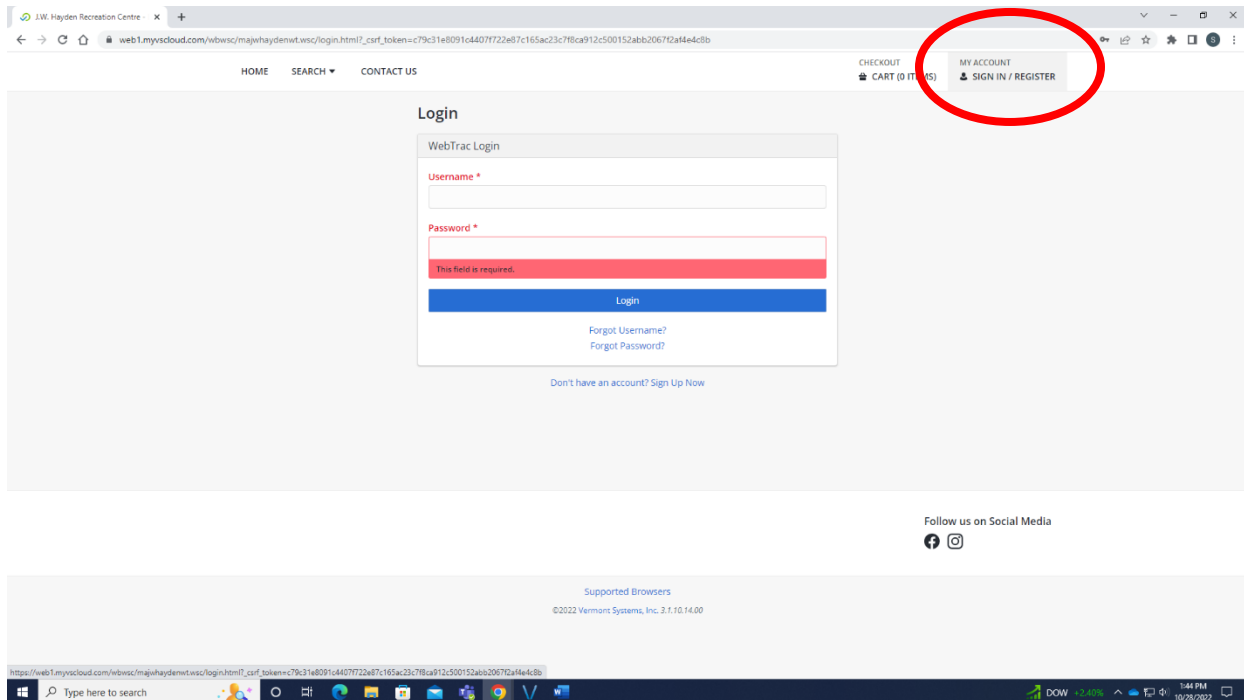

## Hayden How To | View Swim Level and Skate Level

### Choose Hayden Account/Registration

Choose **Sign In/Register** in the top right corner. Log in with your **username and password**. If you don't have this information please contact the Centre.

From the **My Account** menu choose **Household and Member**