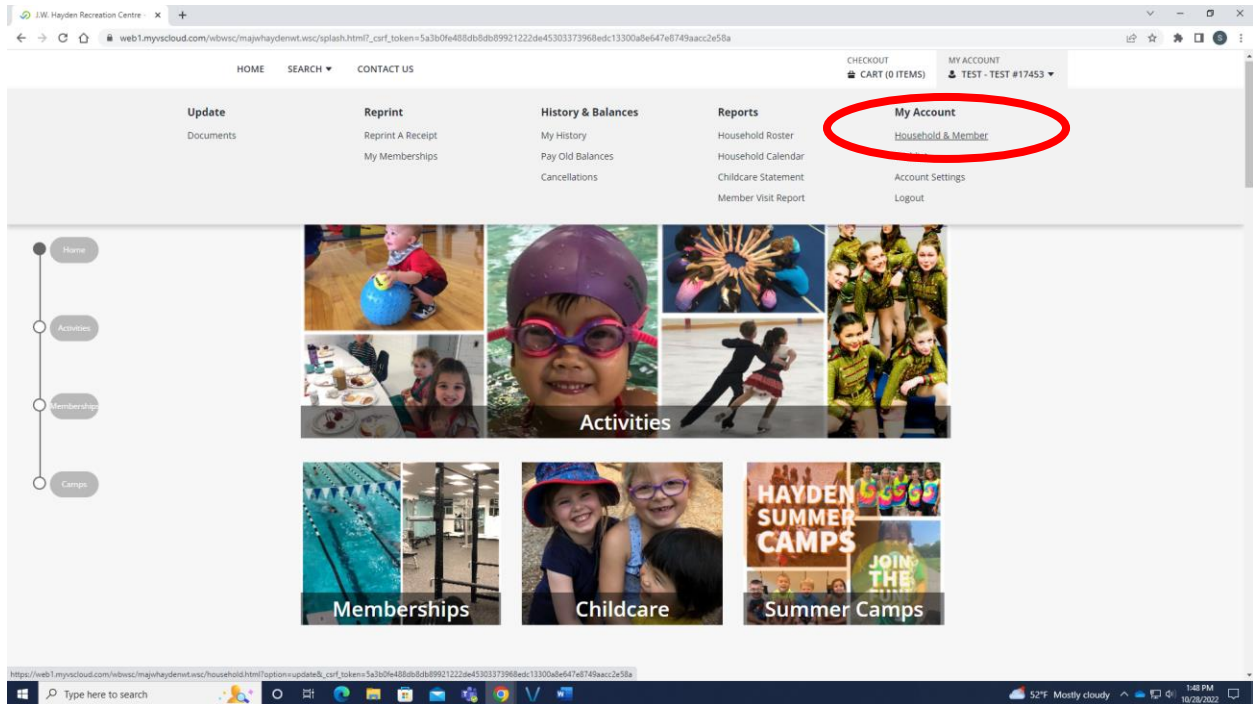

## Hayden How To | View Swim Level and Skate Level

### Choose Hayden Account/Registration

Choose **Sign In/Register** in the top right corner. Log in with your **username and password**. If you don't have this information please contact the Centre.

From the **My Account** menu choose **Household and Member**

Swim Levels and Skate Levels can be viewed under the Family Member Feature information